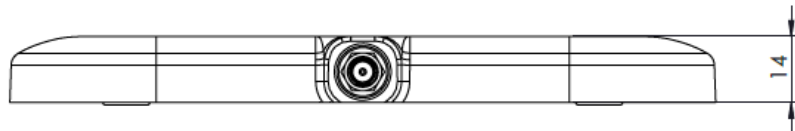

UNLESS OTHERWISE SPECIFIED:			
DIMENSIONS ARE IN mm			
TOLERANCES:		A5020	
FRACTIONAL: $\pm$			
ANGULAR: MACH: $\pm$ BEND: $\pm$			
TWO PLACE DECIMAL: $\pm$			
THREE PLACE DECIMAL: $\pm$			
INTERPRET GEOMETRIC TOLERANCING PER:			
MATERIAL:	SIZE	DWG. NO.	REV
	A3		B
FINISH:	SCALE: 1:1	Robby Lopez	WEIGHT:
DO NOT SCALE DRAWING			SHEET 1 OF 1