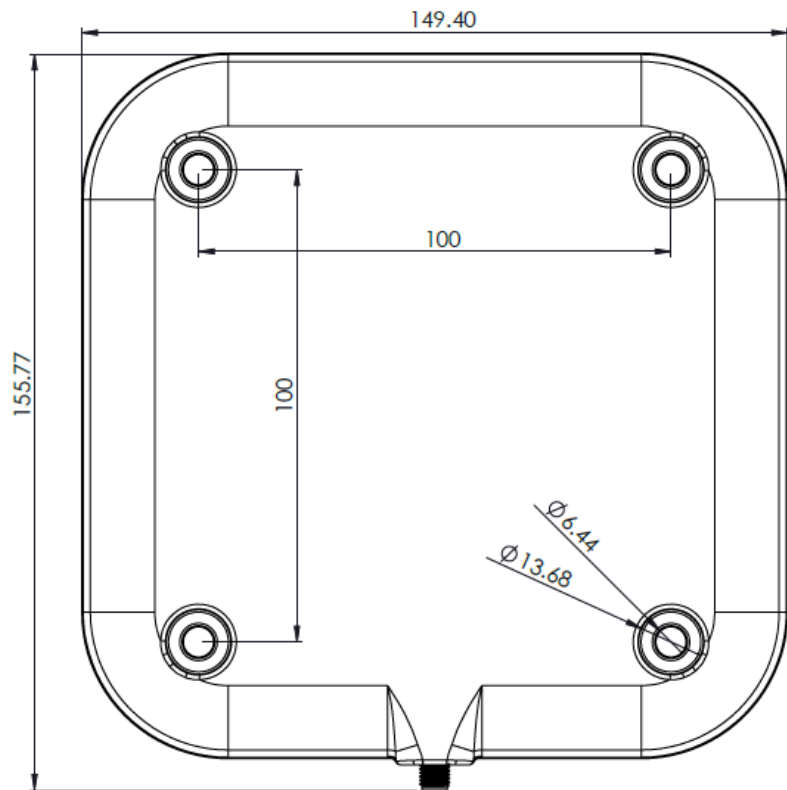

150 mm / 5.9 in. square footprint

IP68 rating for permanent outdoor use &
industrial applications

Aesthetically appealing design

Compact Outdoor antenna (Slimline A5020)

Equipped with the familiar and industry leading Times-7 ultra-low profile, the A5020 offers a compact footprint of only 150 mm / 5.9 inch square in a very smart-looking design.

Specifications

Physical / Environmental Specifications

Dimensions (L x W x D):	150 mm x 150 mm x 14 mm 5.9 " x 5.9 " x 0.55 "
Weight:	0.25 kg / 0.55 lbs
Radome Material:	UV-Resistant ABS
Environmental Rating:	IP68
Operating / Storage Temperature:	-40° to +65°C -40° to +149°F
Mounting:	Flush or VESA mount (mounting info on page 3)
Connector type / position:	SMA female side connector

UNLESS OTHERWISE SPECIFIED:			
DIMENSIONS ARE IN mm			
TOLERANCES:		A5020	
FRACTIONAL: \pm			
ANGULAR: MACH: \pm BEND: \pm			
TWO PLACE DECIMAL: \pm			
THREE PLACE DECIMAL: \pm			
INTERPRET GEOMETRIC TOLERANCING PER:			
MATERIAL:	SIZE	DWG. NO.	REV
	A3		B
FINISH:	SCALE: 1:1	Robby Lopez	WEIGHT:
DO NOT SCALE DRAWING			SHEET 1 OF 1