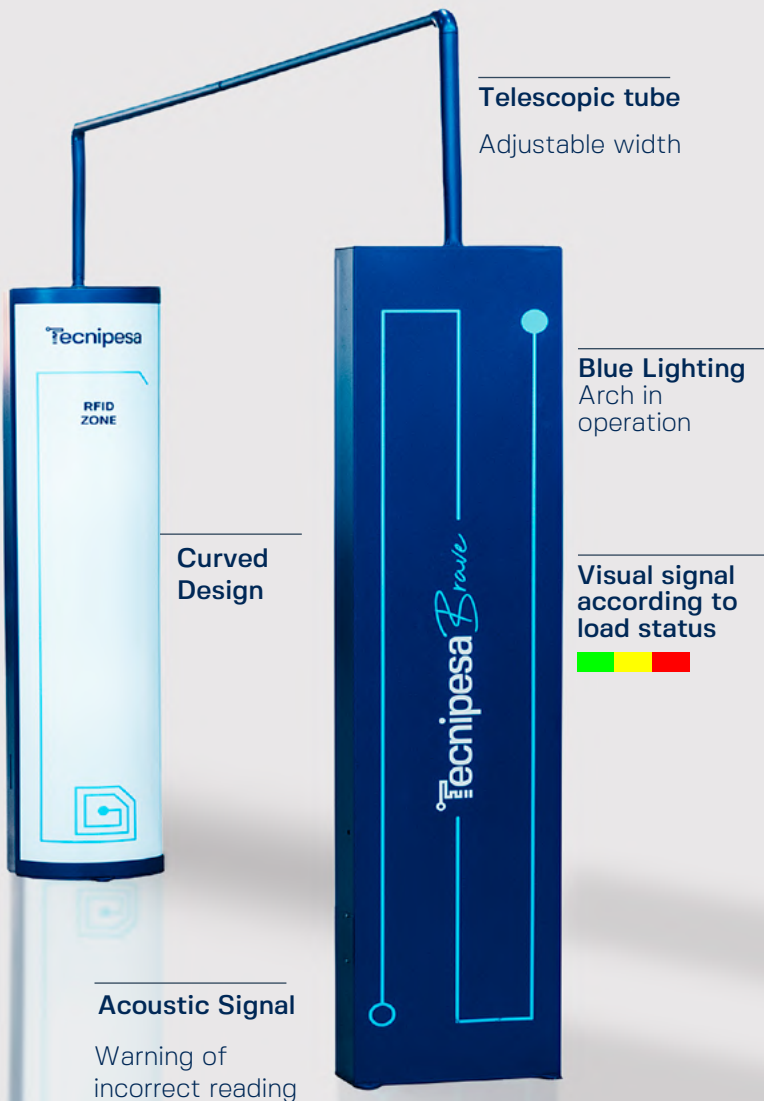

Applications

- ✓ Validation of goods at dockside
- ✓ Intermediate control points
- ✓ Entry and Exit gates
- ✓ Asset Control

Benefits

Flexible

For each
warehouse

Safe

For the
operator

Reliable

Correct
Readings